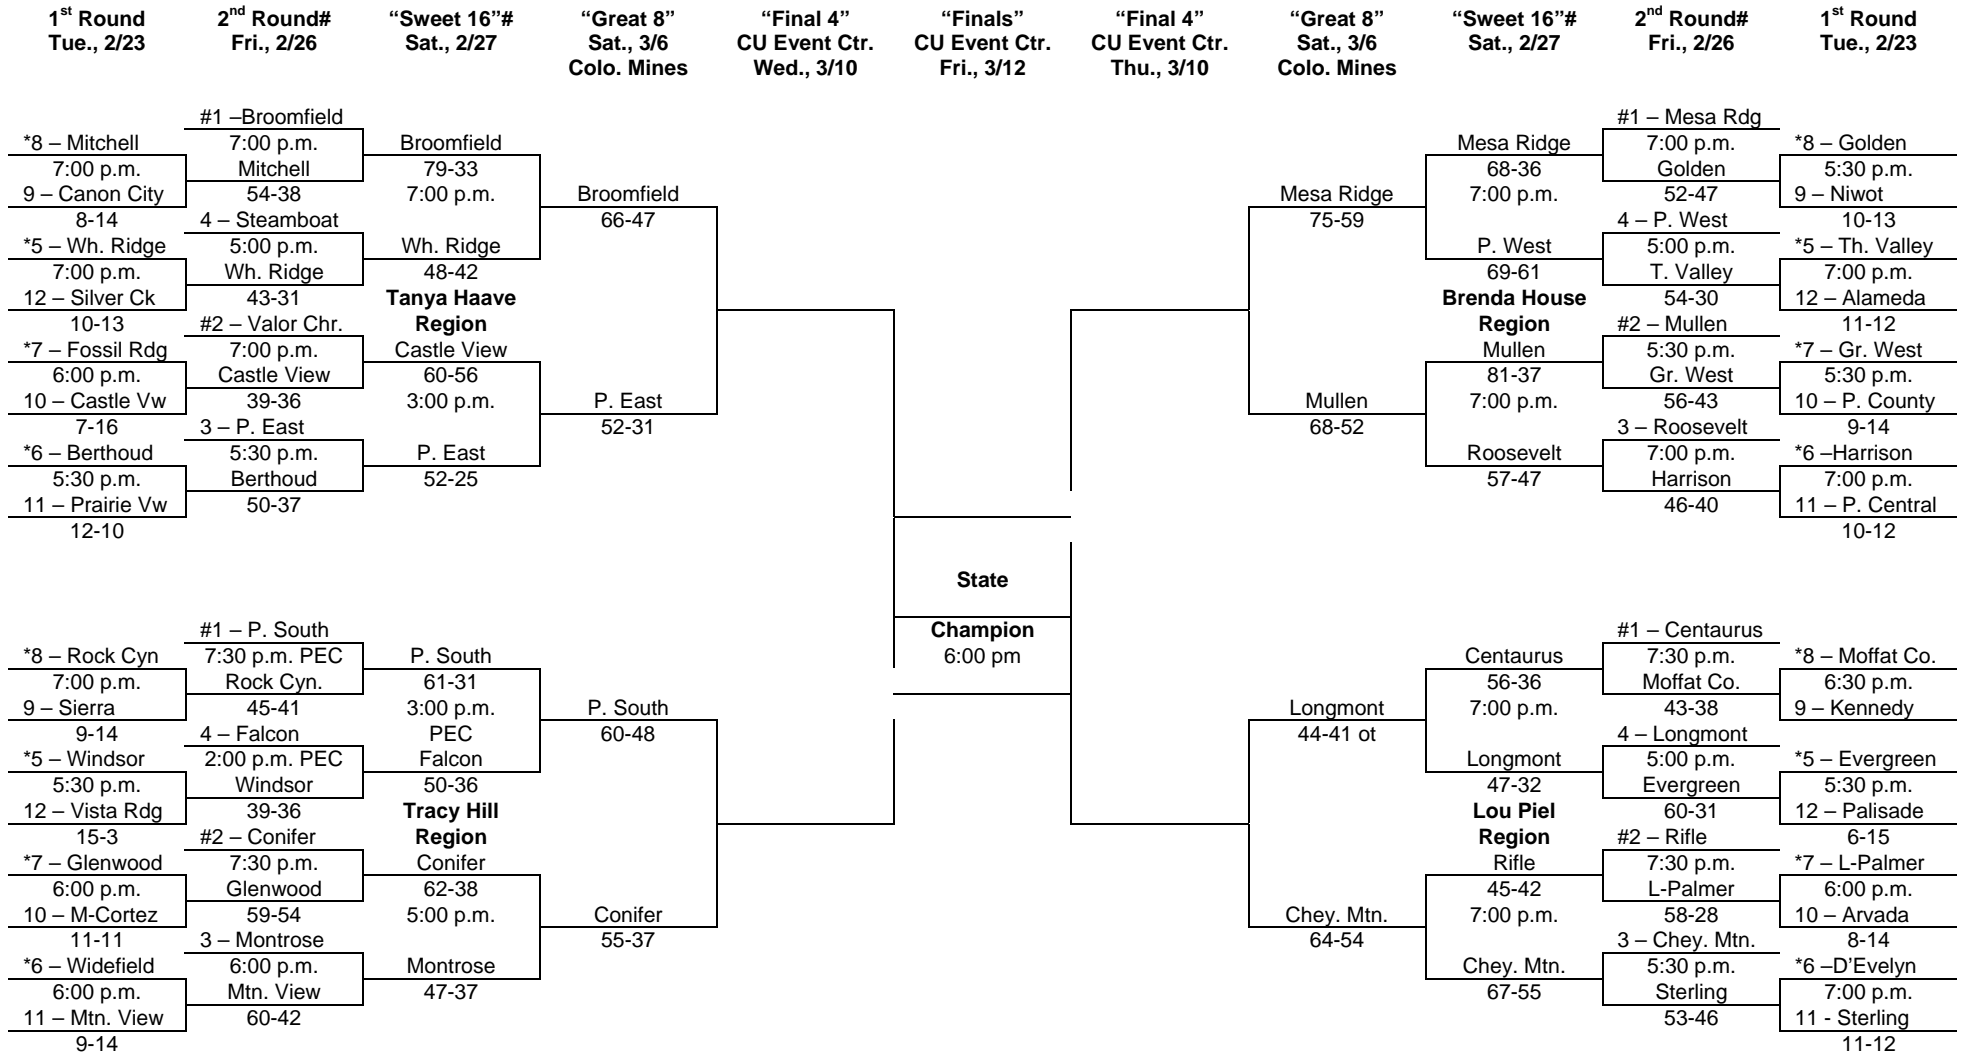

CHSAA 4A Girls' State Basketball Tournament Bracket

2010

* - Higher seeded team hosts in Round 1.

- Number 1 and 2 seeds host in Rounds 2/Sweet 16 (minimum capacity 1,250). There will be four teams playing 2/26-27 at each Number 1 and 2 site.